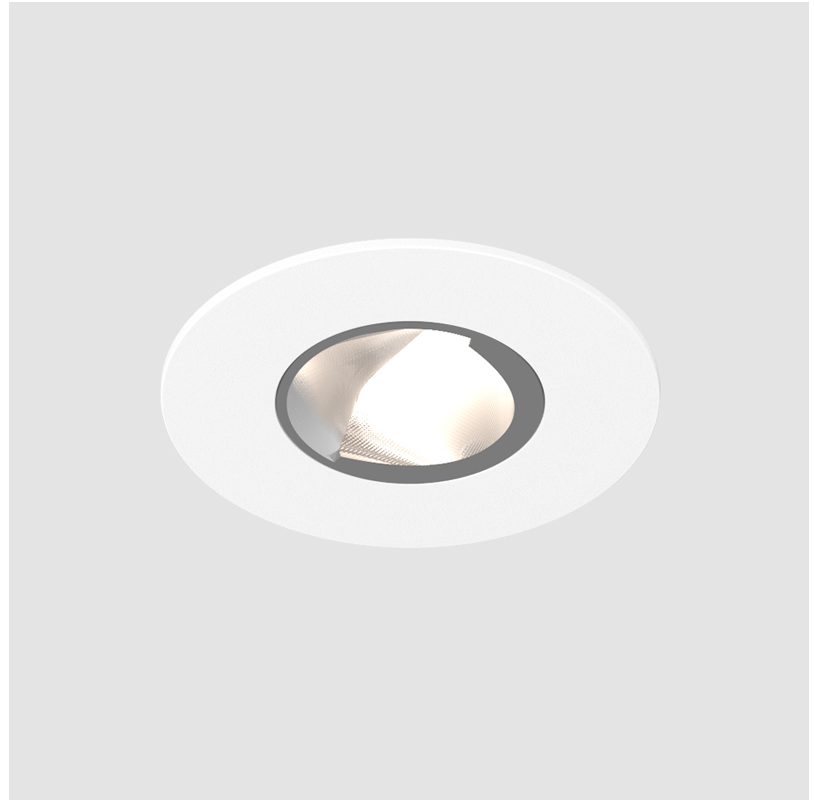

GENERAL

Series: Oiko Pro Round
Subseries: Oiko Pro Wallwash
Brand: Prolicht
Division: Architectural
Mounting Type: Recessed
Mounting Location: Ceiling
Subcategory: Downlight

PHYSICAL

Shape: Round
Diameter (mm): 75
Diameter (in): 2 15/16
Height (mm): 54
Height (in): 2 1/8
Ceiling Thickness (mm): 1 - 25
Ceiling Thickness (in): 1/16 - 1 3/16
Min. Recessing Depth (mm): 60
Min. Recessing Depth (in): 2 3/8
Light Distribution: Downlight
Fixture Finish: SSR / BKV / CWI / CRY / HAB / UFT / ITA / RUA / FTG / MYG / LOD / PUS / FRO / FUP / KIA / POP / BLS / SPG / MEY / GOH / GUM / CHC / COM / ABZ / JAG / OBR / MOS / ROR
Fixture Material: Aluminum Die Cast
Cut-out Measurements: 68mm / 2 11/16" Diameter

ELECTRICAL

Lamp Type: LED (Zhaga Standard)
Input Wattage (W): 15
Total Output Wattage (W): 13.6
Dimming: Tri-Mode (Non-Dimming and Phase Dimming (120Vac only) and 0-10V Dimming)
Driver Included: No
Driver Location: Recessed Housing
Driver Type: Constant Current - Universal
Driver Class: Class 2
Input Voltage (V): 120 - 277
Constant Current (MA): 350

LED

Color Temperature (°K): 2700 / 3000 / 3500 / 4000
Max. Delivered Lumen (lm): 1247 / 1325 / 1388 / 1400
Nominal Lumen (lm): 1566 / 1665 / 1743 / 1759
CRI: >90 CRI
Lamp Life (hrs): 50000

OPTICAL

Adjustability: Fixed

RATINGS AND CERTIFICATIONS

Certified By: Certified for North American Standards
IP rating: IP54